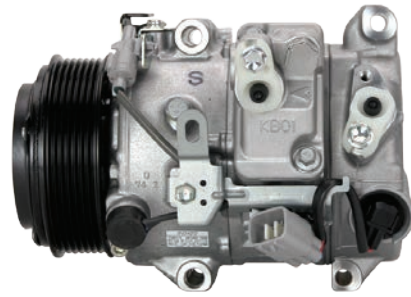

131RAD
7 2 3

NEW CONDENSERS

HYUNDAI iX35 LM Series 2 (13-) Suits Diesel Engine
KIA SPORTAGE SL Series 2 (13-) Suits Diesel Engine
Part No. CKIA37D 

NISSAN PULSAR C12 1.8ltr (13-)
PULSAR B17 1.8lt (13-)
Part No. CNIS92K 

NEW COMPRESSORS

SUBARU IMPREZA (10/00-8/08)
Part No. PSUB26 

TOYOTA KLUGER GSU40R & GSU45R (5/07-)
Part No. PTOY143 

TOYOTA KLUGER GSU40R & GSU45R (5/07-)
With rear AC
Part No. PTOY143R 

 **39 MORE EVAPORATORS**