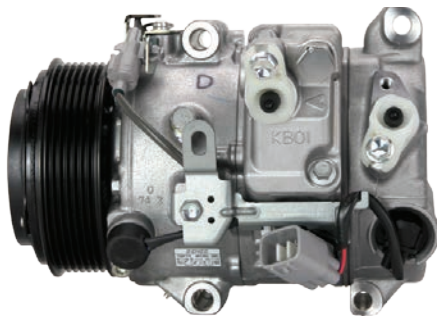

131RAD
7 2 3

NEW CONDENSERS

HYUNDAI iX35 LM Series 2 (13-) Suits Diesel Engine
KIA SPORTAGE SL Series 2 (13-) Suits Diesel Engine
Part No. CKIA37D 

NISSAN PULSAR C12 1.8ltr (13-)
PULSAR B17 1.8lt (13-)
Part No. CNIS92K 

NEW COMPRESSORS

SUBARU IMPREZA (10/00-8/08)
Part No. PSUB26 

TOYOTA KLUGER GSU40R & GSU45R (5/07-)
Part No. PTOY143 

TOYOTA KLUGER GSU40R & GSU45R (5/07-)
With rear AC
Part No. PTOY143R 

 **39 MORE EVAPORATORS**