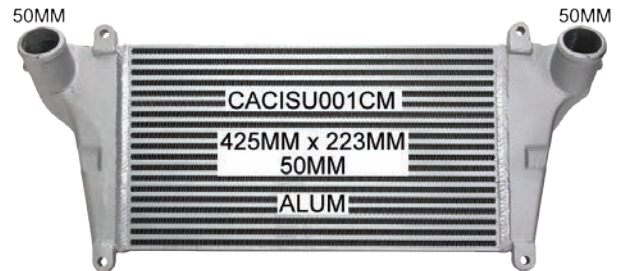

**NEW ASSEMBLIES**

JEEP WRANGLER JK 2.8ltr TD Auto / Man. '07-

**NEW CHARGE AIR COOLERS**

VOLKSWAGEN AMAROK 2H 2.0ltr TDI '11- \*TDI420 / 132kw Engine Only\*

**NEW INDUSTRIAL ASSEMBLIES**

MITSUBISHI FUSO FK-FM Man. / FIGHTER SN-SM Man.

KUBOTA YANMAR Stationary Engine

**NEW INDUSTRIAL CHARGE AIR COOLERS**

WESTERN STAR CONSTELLATION / 4800 / 4900 Series  
\*Bar & Plate\*

ISUZU NKR Series

*Nip into Natrad*

*Trust a Specialist!*

**131RAD**  
7 2 3

**NEW COMPRESSOR**

JEEP CHEROKEE (02-06) 3.7ltr V6

Part No. PJEE08

**NEW CABIN AIR FILTER**

HYUNDAI i30 FD (07-)

Part No. FAHYU10

**NEW CONDENSER**

JEEP GRAND CHEROKEE WK (11-)

Part No. CJEE14

**NEW RECEIVER DRIER**

VOLVO TRUCK FM420, FH12, FH16 (08-)

Part No. RVOL10

**NEW ELECTRIC FAN**

JEEP GRAND CHEROKEE WK (11-)

Part No. EFJEE014

**ICE<sup>32</sup>**  
**High Performance Auto A/C Treatment**