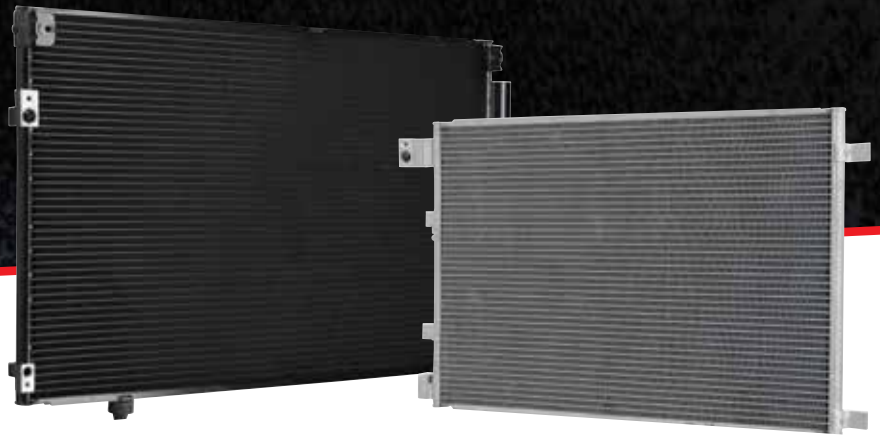

The ADAIR range now includes a large selection of DENSO condensers to suit a variety of popular applications.

CONDENSERS

Make/Model	Part No
AUDI	
A4 II (7/01-5/05) SUITS MORE APPLICATIONS	CAUD07-FTF^b
FORD	
RANGER (12/06-09) (Suits Air International System)	CMAZ30-FTF
HONDA	
ACCORD 4cyl (12/97-8/03)	CHON16-FTF^b
ACCORD 8TH GEN 2.4,3.5L (2/08-ON)	CHON37-FTF
ACCORD EURO 8TH GEN (3/08-ON)	CHON36-FTF
CITY (1/09 - ON)	CHON69-FTF
CIVIC HATCH BACK (10/00-8/01)	CHON29-FTF^b
CRV (02-06)	CHON28-FTF
CRV (2/07-ON)	CHON35-FTF
INTEGRA (05-06)	CHON41-FTF
JAZZ GD (10/04 - 08)	CHON31-FTF
LEGEND KA (96-04)	CHON13-FTF
LEGEND (8/06-ON)	CHON33-FTF^b
PRELUDE (96-4/02)	CHON18-FTF^b
S2000 (8/99-2/06)	CHON18-FTF^b
HYUNDAI	
ACCENT 1.6ltr (9/05-09)	CHYU31-FTF
ELANTRA (6/00-6/03)	CHYU23-FTF^b
ELANTRA (7/06-3/11)	CHYU38-FTF
EXCEL X2 (93-94)	CHYU13-FTF^b
GETZ Man (5/02-ON)	CHYU27-FTF
GRANDEUR TG (10/05-ON)	CHYU37-FTF^b
i30 2ltr Petrol (07-ON)	CHYU38-FTF
SANTA FE (09-ON)	CHYU42-FTF^b

Make/Model	Part No
SANTA FE 2.4L 4cyl & 2.7L V6 (9/00-11/05)	CHYU22-FTF^b
SONATA NF (6/05-1/08)	CHYU37-FTF^b
TIBURON (3/02-08)	CHYU23-FTF^b
TUCSON 2.7L V6 (4/04-)	CKIA25-FTF^b
KIA	
SPORTAGE KM 2.7 V6 (8/04-)	CKIA25-FTF^b
LEXUS	
GS250 GRL11R (1/12-ON)	CLEX08-FTF^b
GS350 GRL10R (1/12-ON)	CLEX08-FTF^b
IS200 (5/99-12/05) TOP MOUNTING BRACKETS NOT INC.	CLEX02-FTF^b
IS300 (5/99-12/05) TOP MOUNTING BRACKETS NOT INC.	CLEX02-FTF^b
LS430 4D (00-06)	CLEX09-FTF
LX570 (8/07-ON)	CTOY146-FTF
MAZDA	
6 (02-08)	CMAZ18-FTF
BT-50 (8/06-ON) (Suits Air International System)	CMAZ30-FTF
CX-9 3.7ltr V6 (10/07-ON)	CMAZ29-FTF
RX8 (8/03-ON)	CMAZ54-FTF
MITSUBISHI	
ASX (10-On)	CMIT37-FTF
CHALLENGER PA 3.0ltr V6 (12/97-ON)	CMIT27-FTF^b
LANCER CG 2.0ltr (6/00-7/03)	CMIT28-FTF
LANCER CJ (10/07-6/09)	CMIT37-FTF
OUTLANDER (11/06-ON)	CMIT37-FTF
PAJERO NT 4D (10-On)	CMIT41-FTF
TRITON ML 3.5Lt Pet (6/06-ON)	CMIT39-FTF

^bPart number is "backorder only"