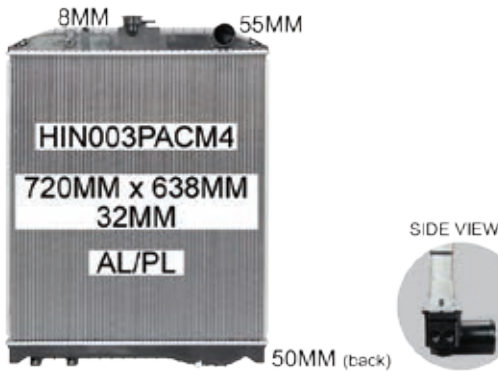

HINO RANGER PRO 500 Series FM1J Man. '06-