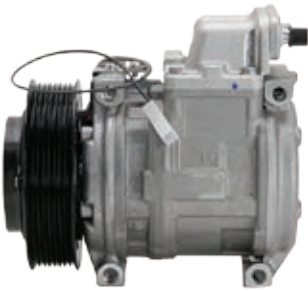

131RAD
7 2 3

NEW COMPRESSORS

HONDA CIVIC (12/05-12/11) Suits 1.8ltr Petrol

Part No. PHON34

LEXUS LX570 5.7ltr (07-)

Part No. PTOY01

MERCEDES BENZ TRUCK SUITS VARIOUS

Part No. PMER01

SUBARU OUTBACK & LIBERTY (04-) Suits
3ltr Engine Only (PV6 93mm)

Part No. PSUB01

SUBARU OUTBACK & LIBERTY (05-) Suits 2ltr &
2.5ltr Engines (PV6 90mm)

Part No. PSUB02

TOYOTA HIACE KDH Diesel (05-)

Part No. PTOY124

Nip into Natrad

Trust a Specialist!

131RAD
7 2 3

NEW COMPRESSORS

TOYOTA LANDCRUISER UZJ200 (07-)

Part No. PTOY01

TOYOTA LANDCRUISER VDJ200 (07-)

Part No. PTOY146