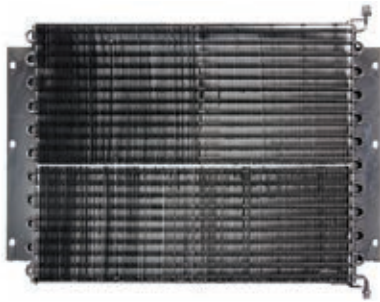

CASE CASE LOADER / BACKHOE 580L, 580M, 580SM, 590SL, 590SM

ISUZU FFR / FRR Auto. '03-

JOHN DEERE TRACTOR 6530, 6534, 6630, 6830, 6930 '09-

PERKINS CRUSHING PLANT / GENSET

PERKINS LIGHTING TOWER / GENSET

*Nip into Natrad*

*Trust a Specialist!*

**131RAD**  
7 2 3

**NEW COMPRESSORS**

FORD MONDEO MA MB MC (07-15) SUITS 2.3lt  
PETROL ENGINE ONLY

Part No. PFOR72

NISSAN MICRA K12 (12/07-9/10)

Part No. PNIS62

**NEW CONDENSERS**

ELPHINSTONE R1300G BLISSFIELD

Part No. BMC-122-111

ELPHINSTONE R2900 JLK SERIES

Part No. CELP01

HOLDEN COLORADO RC 3.0ltr TD (08-)  
RODEO RA 3.0ltr TD (03-08)

Part No. CHOL53

MACK CH (94-98)  
TRIDENT (06)