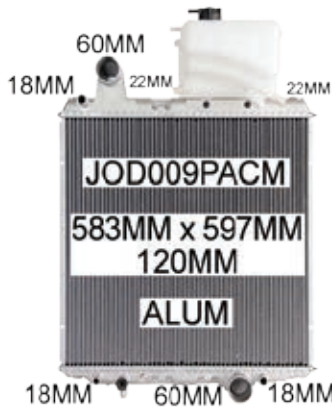

JOHN DEERE TRACTOR 6530, 6534, 6630, 6830, 6930 '09-