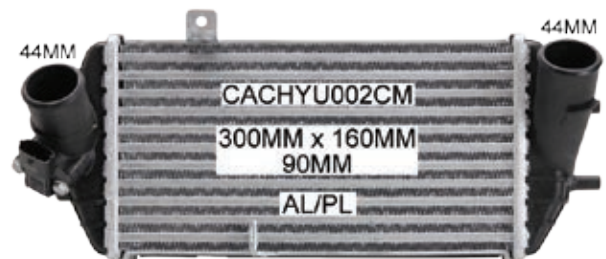

**NEW AUTOMOTIVE ASSEMBLIES**

HYUNDAI i30 GD 1.8ltr/2.0ltr Auto '15-

LEXUS IS250 / IS350 Auto. '7/13-

RENAULT KOLEOS H45 2.0ltr TD / 2.5ltr Auto & Man. '08-

TOYOTA HIACE KDH 2.5ltr/3.0ltr Diesel Man. '05-10

**NEW CHARGE AIR COOLER**

TOYOTA HIACE TRH 2.7ltr Man. '05-14

HYUNDAI i30 GD 1.6ltr Turbo Diesel '5/12-  
KIA SOUL AM 1.6ltr Turbo Diesel '9/11-13

*Nip into Natrad*

*Trust a Specialist!*

**131RAD**  
7 2 3

**NEW HOSE**

**NEW FITTING**

TOYOTA CAMRY ACV40 '06-12 Top Hose

UNIVERSAL RUBBER MOUNT Inc. Metal Sleeve / Outer Diameter 27mm, Inner Diameter 12mm

**NORMACLAMP® GBS**  
**HEAVY DUTY HOSE CLAMPS**

NORMACLAMP® GBS heavy duty hose clamps are designed for use where reliability, durability, and high clamping force is required.