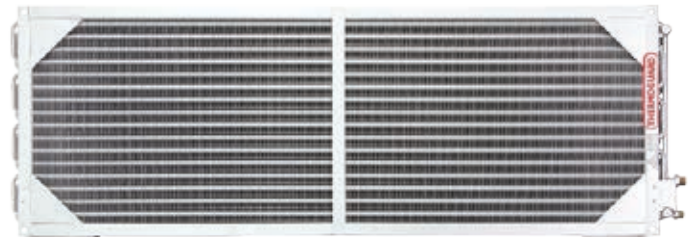

ELPHINSTONE R2900 JLK SERIES

Part No. CELP01