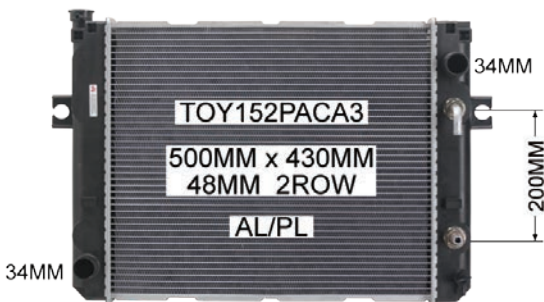

CATERPILLAR ROLLER PS / PF / CS

CUMMINS GENSET

JOHN DEERE TRACTOR 7710 / 7810

TOYOTA / KOMATSU FORKLIFT

*Nip into Natrad*

*Trust a Specialist!*

**131RAD**  
7 2 3