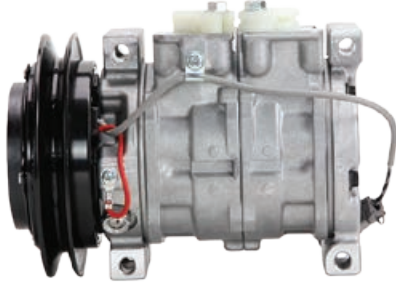

NEW ASSEMBLIES

HOLDEN COMMODORE VP-VS Auto. '91-00
Heavy Duty V8

HOLDEN COMMODORE VZ V6 Auto. '04-06
DENSO First Time Fit Radiator

LEXUS GS300 JZS160R Auto. '97-04

NISSAN QASHQAI J11 1.6ltr Trb Dsl CVT / Man. '14-

NEW INDUSTRIAL ASSEMBLY

HINO GH / 500 Series Man. '07-10

DONT FORGET OUR RANGE OF

CRASH PACKS

**SAVE TIME
SAVE MONEY**

One part number provides
a high quality Radiator,
Condenser & Electric Fan(s).

Faster, Easier, More Convenient & Save \$!

Nip into Natrad

Trust a Specialist!

131RAD
7 2 3

NEW COMPRESSORS

MITSUBISHI FUSO FIGHTER FV4 FE5 FK5

Part No. PMIT51

RENAULT MASTER (98-03) TRAFIC, MEGANE, SCENIC

Part No. PREN10