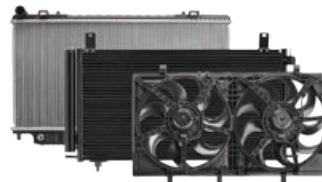

NEW ASSEMBLIES

HOLDEN COMMODORE VP-VS Auto. '91-00
Heavy Duty V8

HOLDEN COMMODORE VZ V6 Auto. '04-06
DENSO First Time Fit Radiator

LEXUS GS300 JZS160R Auto. '97-04

NISSAN QASHQAI J11 1.6ltr Trb Dsl CVT / Man. '14-

NEW INDUSTRIAL ASSEMBLY

HINO GH / 500 Series Man. '07-10

DONT FORGET OUR RANGE OF

CRASH PACKS

**SAVE TIME
SAVE MONEY**

One part number provides
a high quality Radiator,
Condenser & Electric Fan(s).

Faster, Easier, More Convenient & Save \$!

Nip into Natrad

Trust a Specialist!

131RAD
7 2 3

NEW COMPRESSORS

MITSUBISHI FUSO FIGHTER FV4 FE5 FK5

Part No. PMIT51

RENAULT MASTER (98-03) TRAFIC, MEGANE, SCENIC

Part No. PREN10