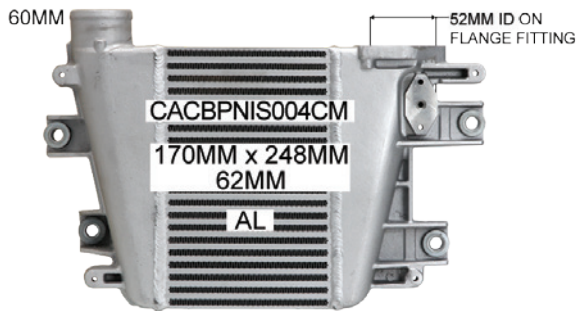

131RAD
7 2 3

NEW AUTOMOTIVE ASSEMBLIES

TOYOTA PRADO RZJ120 2.7ltr Auto. '03-04

TOYOTA CAMRY HYBRID AVV50R '12- *Inverter*

NEW CHARGE AIR COOLERS

NISSAN PATROL GU 3.0ltr Direct Injection Turbo Diesel

NISSAN PATROL GU 3.0ltr Common Rail Turbo Diesel

NEW INDUSTRIAL ASSEMBLIES

NISSAN UD CW445/480 Man. '05-

LINDE COMBICOOLER Module *Radiator & Oil Cooler*

Nip into Natrad

Trust a Specialist!

131RAD
7 2 3

NEW CONDENSERS

MAKE	DESCRIPTION	BRAND	PART No.	
HYUNDAI	SANTA FE DM (6/12-On) Suits Diesel Engine Only	 KOYO AIR	CHYU51DK	
MAZDA	CX-7 2.3ltr (11/06-)	 KOYO AIR	CMAZ28K	
TOYOTA	KLUGER GSU40R & GSU45R (5/07-)	 DENSO <i>first time fit</i>	CTOY143-FTF	

NEW COMPRESSORS

MAKE	DESCRIPTION	BRAND	PART No.	
HOLDEN	CRUZE JG & JH (09-) 1.8Ltr Petrol	 DELPHI	PHOL49G	
HOLDEN	CRUZE JH (11-) 1.4Ltr Turbo Petrol	 DELPHI	PHOL14G	

Nip into Natrad

Trust a Specialist!

131RAD
7 2 3