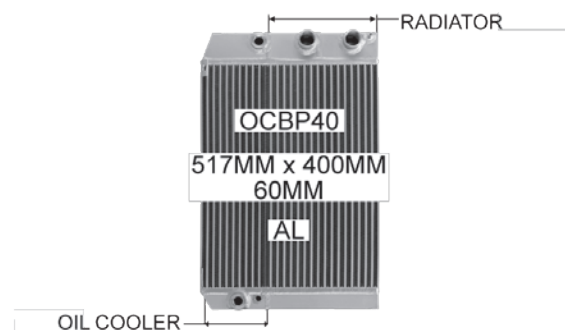

131RAD
7 2 3

NEW AUTOMOTIVE ASSEMBLIES

TOYOTA PRADO RZJ120 2.7ltr Auto. '03-04

TOYOTA CAMRY HYBRID AVV50R '12- *Inverter*

NEW CHARGE AIR COOLERS

NISSAN PATROL GU 3.0ltr Direct Injection Turbo Diesel

NISSAN PATROL GU 3.0ltr Common Rail Turbo Diesel

NEW INDUSTRIAL ASSEMBLIES

NISSAN UD CW445/480 Man. '05-

LINDE COMBICOOLER Module *Radiator & Oil Cooler*

Nip into Natrad

Trust a Specialist!

131RAD
7 2 3

NEW CONDENSERS

MAKE	DESCRIPTION	BRAND	PART No.	
HYUNDAI	SANTA FE DM (6/12-On) Suits Diesel Engine Only	 KOYO AIR	CHYU51DK	
MAZDA	CX-7 2.3ltr (11/06-)	 KOYO AIR	CMAZ28K	
TOYOTA	KLUGER GSU40R & GSU45R (5/07-)	 DENSO <i>first time fit</i>	CTOY143-FTF	