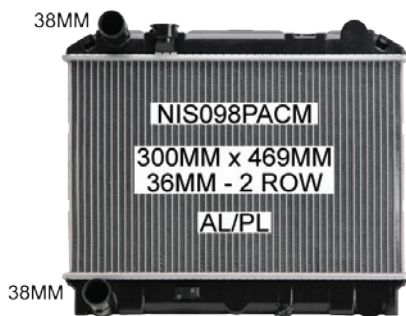

NEW INDUSTRIAL ASSEMBLIES

NISSAN UD CW445/480 Man. '05-