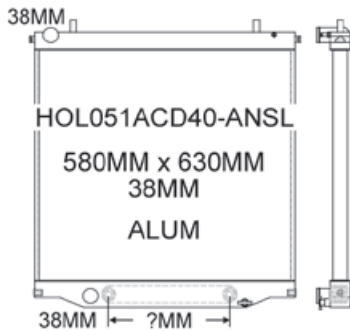

NEW PERFORMANCE ASSEMBLIES

HOLDEN COLORADO RG 2.5ltr / 2.8ltr Turbo Diesel Auto. '12-