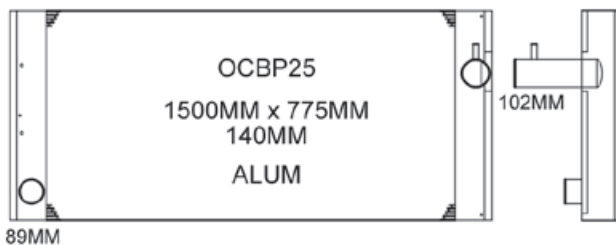

**NEW INDUSTRIAL ASSEMBLIES**

ATLAS COPCO DML 60  
PIT VIPER DRILL RIG 271 / 275

FORD STERLING LT7500 Man. '99-01

*Nip into Natrad*

*Trust a Specialist!*

**131RAD**  
7 2 3

**NEW INDUSTRIAL ASSEMBLIES CONT'D**