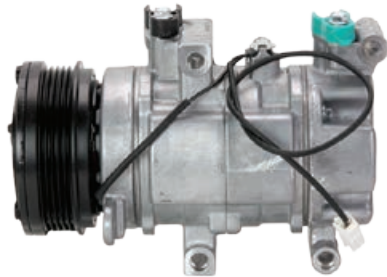

**NEW ASSEMBLIES**

FORD KUGA TF 1.6ltr Auto/Man. '12-

JEEP CHEROKEE KJ 2.8ltr Turbo Diesel Auto/Man. '04-08

**NEW PERFORMANCE ASSEMBLIES**

HOLDEN COLORADO RG 2.5ltr / 2.8ltr Turbo Diesel Auto. '12-

HOLDEN COLORADO RG 2.5ltr / 2.8ltr Turbo Diesel Man. '12-

MACK TITAN Auto. '11-

*Nip into Natrad*

*Trust a Specialist!*

**131RAD**  
7 2 3

**NEW COMPRESSORS**

CASE TRACTOR 12v 2GA 152mm

Part No. PCAS01

DAF CF85 XF105 CF105 (01-14)  
PV8 140mm VOR DIRECT MOUNT

Part No. PDAF01

FORD FIESTA (08-) Suits 1.4 & 1.6ltr Engines

Part No. PFOR73

MAZDA 3, 5 DOOR HATCH 2.0ltr & 2.3ltr (9/03-4/06)

Part No. PMAZ23A

MAZDA 3 BL (4/09-12/13) Suits 2.3 & 2.5ltr Engines Only  
(133mm Clutch)

Part No. PMAZ60A

MERCEDES VITO 638 112 CDi (99-04)  
ML270 (00-05)

Part No. PMER47

*Nip into Natrad*

*Trust a Specialist!*

**131RAD**  
7 2 3

**NEW COMPRESSORS CONT'D**

VOLKSWAGEN TRANSPORTER T4 (97-04)  
CARAVELLE (96-08)