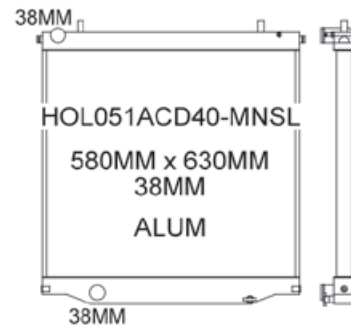

HOLDEN COLORADO RG 2.5ltr / 2.8ltr Turbo Diesel Man. '12-