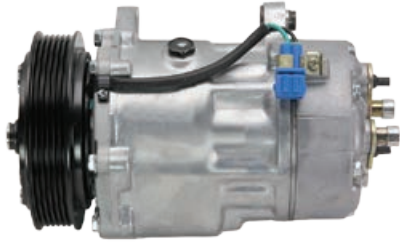

Part No. PDAF01

FORD FIESTA (08-) Suits 1.4 & 1.6ltr Engines

Part No. PFOR73

MAZDA 3, 5 DOOR HATCH 2.0ltr & 2.3ltr (9/03-4/06)

Part No. PMAZ23A

MAZDA 3 BL (4/09-12/13) Suits 2.3 & 2.5ltr Engines Only  
(133mm Clutch)

Part No. PMAZ60A

MERCEDES VITO 638 112 CDi (99-04)  
ML270 (00-05)

Part No. PMER47

*Nip into Natrad*

*Trust a Specialist!*

**131RAD**  
7 2 3

**NEW COMPRESSORS CONT'D**

VOLKSWAGEN TRANSPORTER T4 (97-04)  
CARAVELLE (96-08)

Part No. PVWN17A

**ICE<sup>32</sup>**  
High Performance  
Auto A/C Treatment

Used world wide to help your  
Auto AC System perform  
cooler & quieter for longer.

Part No. TUNI243

**NEW CONDENSERS**

KENWORTH T409 (5/14-) Suits Paccar MX13 Engine