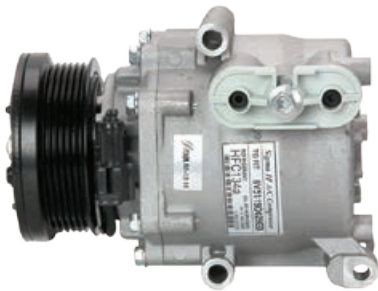

**NEW ASSEMBLIES**

FORD KUGA TF 1.6ltr Auto/Man. '12-

JEEP CHEROKEE KJ 2.8ltr Turbo Diesel Auto/Man. '04-08

**NEW PERFORMANCE ASSEMBLIES**

HOLDEN COLORADO RG 2.5ltr / 2.8ltr Turbo Diesel Auto. '12-

HOLDEN COLORADO RG 2.5ltr / 2.8ltr Turbo Diesel Man. '12-

FREIGHTLINER ARGOSY Auxillary

FREIGHTLINER ARGOSY Man. '12-

INTERNATIONAL EAGLE 7600i Man.  
CATERPILLAR CT610 Man. '10-

JCB LOADER  
CASE TRACTOR MX100 / 120 / 135 / MX150 / 170 /  
MXM140 / 155

KENWORTH T409 / T409SAR '14- \*With Paccar  
MX13 Engine\*

MACK TITAN Auto. '11-

*Nip into Natrad*

*Trust a Specialist!*

**131RAD**  
7 2 3

**NEW COMPRESSORS**

CASE TRACTOR 12v 2GA 152mm

Part No. PCAS01

DAF CF85 XF105 CF105 (01-14)  
PV8 140mm VOR DIRECT MOUNT

Part No. PDAF01

FORD FIESTA (08-) Suits 1.4 & 1.6ltr Engines

Part No. PFOR73

MAZDA 3, 5 DOOR HATCH 2.0ltr & 2.3ltr (9/03-4/06)

Part No. PMAZ23A

MAZDA 3 BL (4/09-12/13) Suits 2.3 & 2.5ltr Engines Only  
(133mm Clutch)