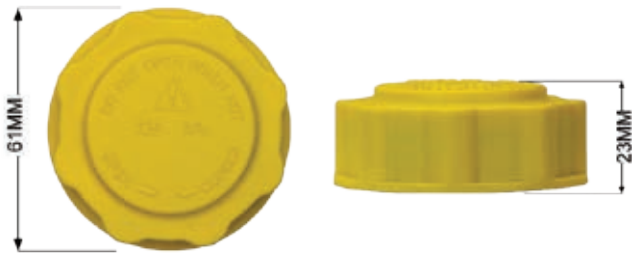

NEW AUTOMOTIVE ASSEMBLIES CONTINUED

DENSO
first time fit

DENSO
first time fit

TOYOTA HILUX TGN16R 2.7ltr 4cyl Man. '05-15

VOLKSWAGEN GOLF Mk5 1.9ltr/2.0TDI Man. '04-09

NEW RADIATOR CAP

RADIATOR CAP - RECOVERY 18PSI / 125kPa