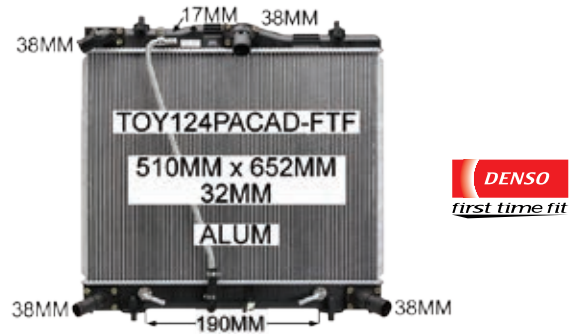

MITSUBISHI OUTLANDER ZJ PHEV Hybrid '14-

NISSAN MICRA K13 1.2ltr Man. '13-

Nip into Natrad

Trust a Specialist!

131RAD
7 2 3

NEW AUTOMOTIVE ASSEMBLIES CONTINUED

TOYOTA COROLLA ZRE172 CVT / Man. '14-

TOYOTA HIACE KDH 2.5ltr/3.0ltr Diesel Auto. '05-10