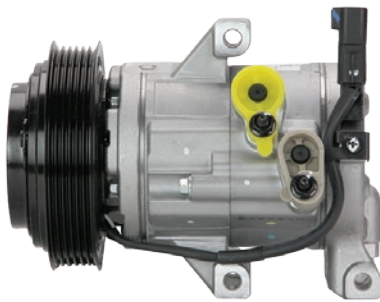

NEW INDUSTRIAL EGR COOLERS

EGR501

CUMMINS ISX with DPF Engine '07-

EGR503

DETROIT DIESEL DD15 Engine

EGR500

DETROIT DIESEL 60 Series 14.0ltr Engine '08-

EGR502

VOLVO D13 / VE13 Engine

Nip into Natrad

Trust a Specialist!

131RAD
7 2 3

NEW COMPRESSORS

FORD FOCUS LS / LT / LV / LVII (6/05-8/10)

Part No. PFOR61

FORD MONDEO MA MB MC (07-15) Suits Diesel Engines

Part No. PFOR71

FORD RANGER PX (9/11-) Suits 2.5ltr Petrol Engine

Part No. PFOR77

HOLDEN ASTRA AH 2.0ltr (05-) AH 1.8L (05-07)
UP TO #7508647

Part No. PHOL27A

JOHN DEERE TRACTOR PV8 140mm 12v 10PA17C

Part No. PJOH03