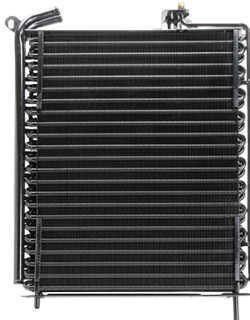

Part No. CCAS01

MASSEY FERGUSON 5425, 5435, 5445, 5465, 6245, 6260, 6265, 6270, 6290, 6255 - TRACTOR

Part No. CFER02

MASSEY FERGUSON 3050, 3060, 3065, 3070, 3075, 3080, 3085, 3090, 3095, 3115 - TRACTOR

Part No. CFER03

JOHN DEERE 6100, 6110, 6200, 6210, 6300, 6310, 6400, 6410 - Condenser & Oil Cooler

Part No. CJOD01

JOHN DEERE 6510, 6600, 6610, 6800, 6810, 6900, 6910
Condenser & Oil Cooler

Part No. CJOD02

Keep your Cab Cool!

ADAIR
Auto Air Products

ADRAD
RADIATORS

Nip into Natrad

Trust a Specialist!

131RAD
7 2 3

NEW EVAPORATOR

KOMATSU PC138 (04-)
ISUZU FXZ

Part No. EVKOM05