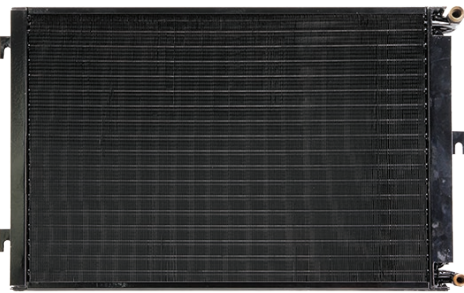

MASSEY FERGUSON 3050, 3060, 3065, 3070, 3075, 3080, 3085, 3090, 3095, 3115 - TRACTOR

Part No. CFER03