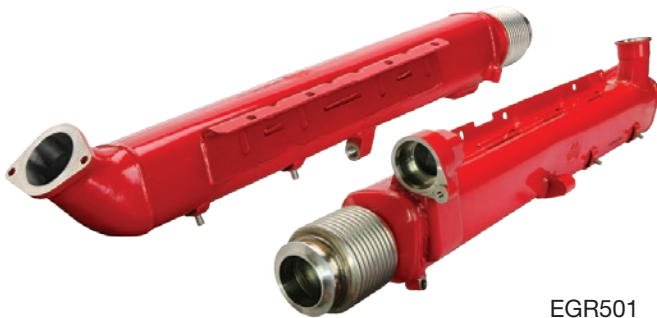

NEW INDUSTRIAL ASSEMBLIES

FREIGHTLINER COLUMBIA CST112 Auto. '11-
MBE Engine

NEW HOLLAND TRACTOR TD60/70/80/90/95
TRACTOR TN55/70/75/95 TT50/55/65/75
CASE TRACTOR TT50/55/65/75
TRACTOR IX60/65/70/75/80/85/90/95

NEW INDUSTRIAL EGR COOLERS

EGR501

CUMMINS ISX with DPF Engine '07-

EGR503

DETROIT DIESEL DD15 Engine

EGR500

DETROIT DIESEL 60 Series 14.0ltr Engine '08-

EGR502