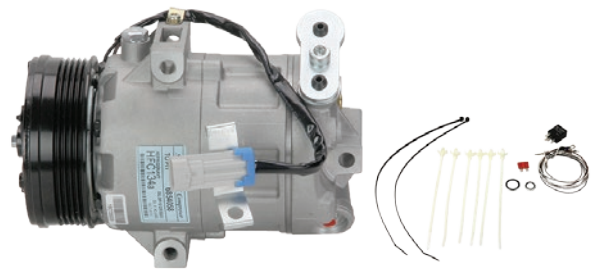

NEW INDUSTRIAL EGR COOLERS

EGR501

CUMMINS ISX with DPF Engine '07-

EGR503

DETROIT DIESEL DD15 Engine

EGR500

DETROIT DIESEL 60 Series 14.0ltr Engine '08-

EGR502

VOLVO D13 / VE13 Engine

Nip into Natrad

Trust a Specialist!

131RAD
7 2 3

NEW COMPRESSORS

FORD FOCUS LS / LT / LV / LVII (6/05-8/10)

Part No. PFOR61

FORD MONDEO MA MB MC (07-15) Suits Diesel Engines

Part No. PFOR71

FORD RANGER PX (9/11-) Suits 2.5ltr Petrol Engine

Part No. PFOR77

HOLDEN ASTRA AH 2.0ltr (05-) AH 1.8L (05-07)
UP TO #7508647

Part No. PHOL27A

JOHN DEERE TRACTOR PV8 140mm 12v 10PA17C

Part No. PJOH03