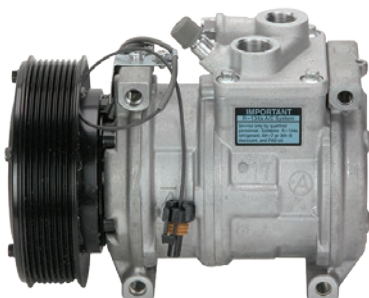

NEW INDUSTRIAL EGR COOLERS

EGR501

CUMMINS ISX with DPF Engine '07-

EGR503

DETROIT DIESEL DD15 Engine

EGR500

DETROIT DIESEL 60 Series 14.0ltr Engine '08-

EGR502

Part No. PFOR71

FORD RANGER PX (9/11-) Suits 2.5ltr Petrol Engine

Part No. PFOR77

HOLDEN ASTRA AH 2.0ltr (05-) AH 1.8L (05-07)
UP TO #7508647

Part No. PHOL27A

JOHN DEERE TRACTOR PV8 140mm 12v 10PA17C

Part No. PJOH03

KIA SORENTO XM (7/09-8/12) Suits 2.2ltr Diesel Engine

Part No. PKIA35

Nip into Natrad

Trust a Specialist!

131RAD
7 2 3

NEW CONDENSERS

CASE CX50, CX60, CX70, CX80, CX90, CX100, MX80C, MX90C, MX100C - TRACTOR