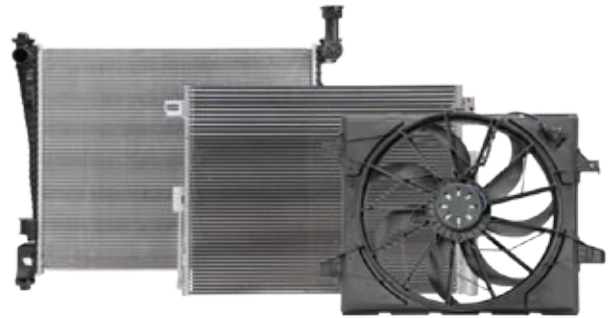

**NEW ASSEMBLIES**

FIAT 500 1.4ltr Petrol Man. '08-  
JEEP RENEGADE 1.4ltr Turbo '15-

TOYOTA RAV4 ACA20/21/22/23R Man. '00-05

**NEW CRASH PACKS**

JEEP Grand Cherokee WK V6 '11- CRASHPACK098

JEEP Grand Cherokee WK V8 '11- CRASHPACK099

LANCER CJ '9/07-  
MITSUBISHI ASX XA 2.0ltr Petrol '10-  
OUTLANDER ZG/ZH '06- CRASHPACK100

**TRIDON** ▶ Thermostats & Gaskets

Over 270 Quality Parts

**NOW AVAILABLE**

*Nip into Natrad*

*Trust a Specialist!*