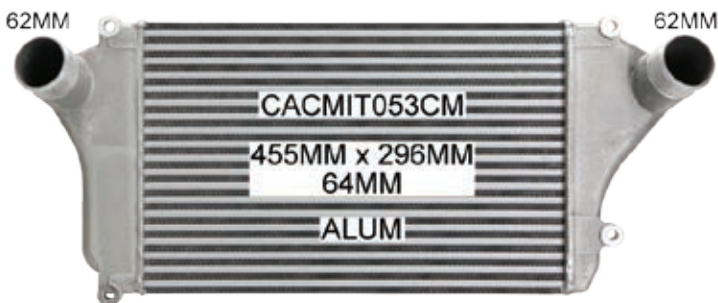

**NEW ASSEMBLIES**

FIAT 500 1.4ltr Petrol Man. '08-  
JEEP RENEGADE 1.4ltr Turbo '15-

TOYOTA RAV4 ACA20/21/22/23R Man. '00-05

**NEW CRASH PACKS**

JEEP Grand Cherokee WK V6 '11- CRASHPACK098

JEEP Grand Cherokee WK V8 '11- CRASHPACK099

**131RAD**  
7 2 3

**NEW AUTOMOTIVE HEATERS**

MAZDA MAZDA 3 BK '03-09 HTR1541CH

TOYOTA TARAGO ACR30 '00-06 HTR1539CH

**NEW INDUSTRIAL ASSEMBLIES**

JOHN DEERE TRACTOR 2955 / 3050 / 3155 / 3350 / 3650

MERCEDES BENZ AXOR 1833 / 2533 / 2633 Auto. '05-

**NEW INDUSTRIAL CHARGE AIR COOLER**

MITSUBISHI FUSO / CANTER FE83 '06- (4m50 Engine)

*Nip into Natrad*

*Trust a Specialist!*

**131RAD**  
7 2 3

**NEW COMPRESSORS**

HOLDEN ASTRA TS (01-12/04) & BARINA XC (01-12/04)  
Z18XE,14 Engine