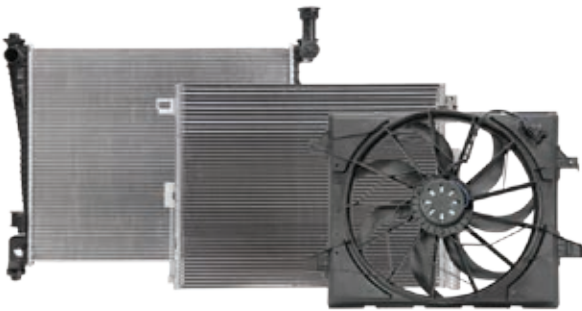

**NEW ASSEMBLIES**

FIAT 500 1.4ltr Petrol Man. '08-  
JEEP RENEGADE 1.4ltr Turbo '15-

TOYOTA RAV4 ACA20/21/22/23R Man. '00-05

**NEW CRASH PACKS**

JEEP Grand Cherokee WK V6 '11- CRASHPACK098

JEEP Grand Cherokee WK V8 '11- CRASHPACK099

LANCER CJ '9/07-  
MITSUBISHI ASX XA 2.0ltr Petrol '10-  
OUTLANDER ZG/ZH '06- CRASHPACK100

**TRIDON** ▶ Thermostats & Gaskets

Over 270 Quality Parts

**NOW AVAILABLE**

*Nip into Natrad*

*Trust a Specialist!*